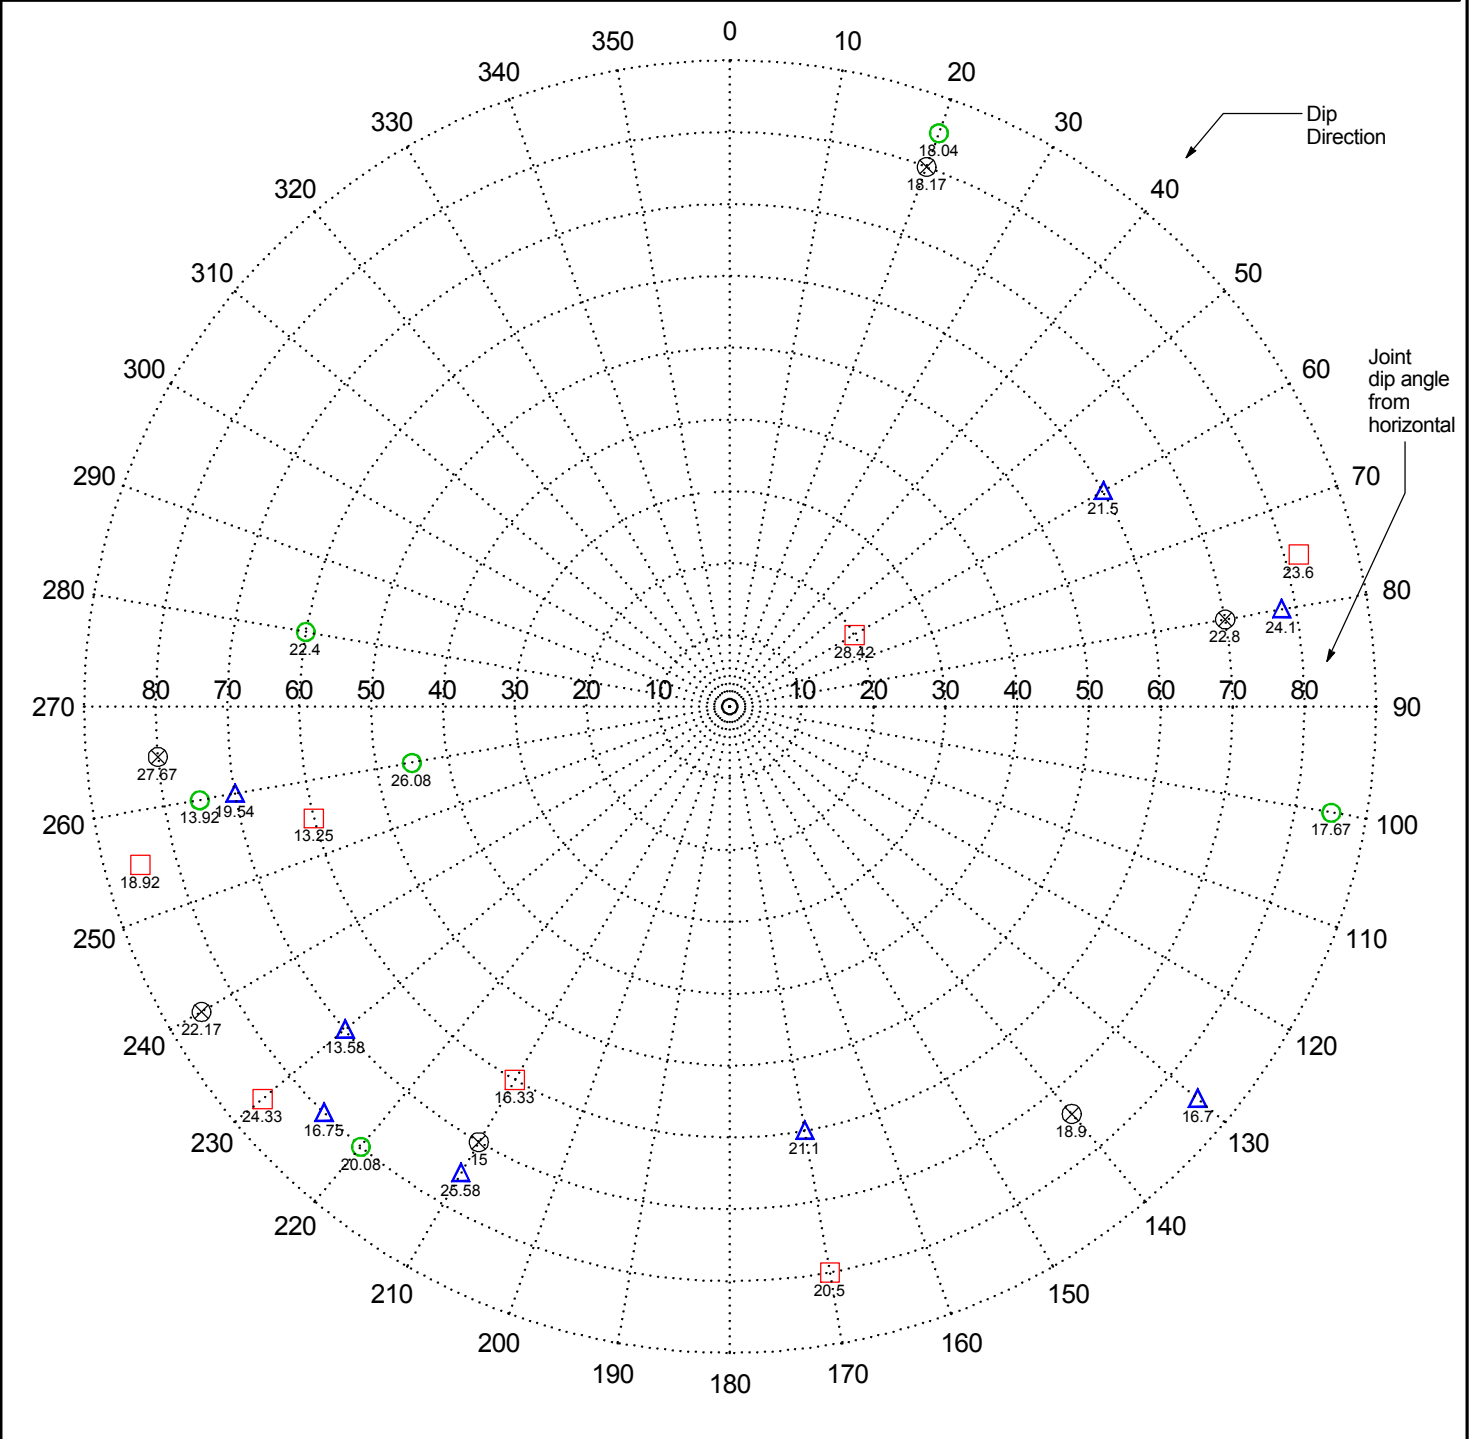

Logo

ACME Consulting
1234 Main Street
Someplace, SOMEWHERE
Telephone: (000) 555-1234
Fax: (000) 555-4321

STEREONET PLOT

CLIENT ABC Corporation

PROJECT NAME Stereonet sample project

PROJECT NUMBER ABCD-1234

PROJECT LOCATION Somewhere, World

- NATURAL FOLIATION
- △ NATURAL DISCONTINUITY
- MECHANICAL JOINT
- ⊗ UNKNOWN OR UNSPECIFIED

⊗ ← Depth of fracture group
32.42