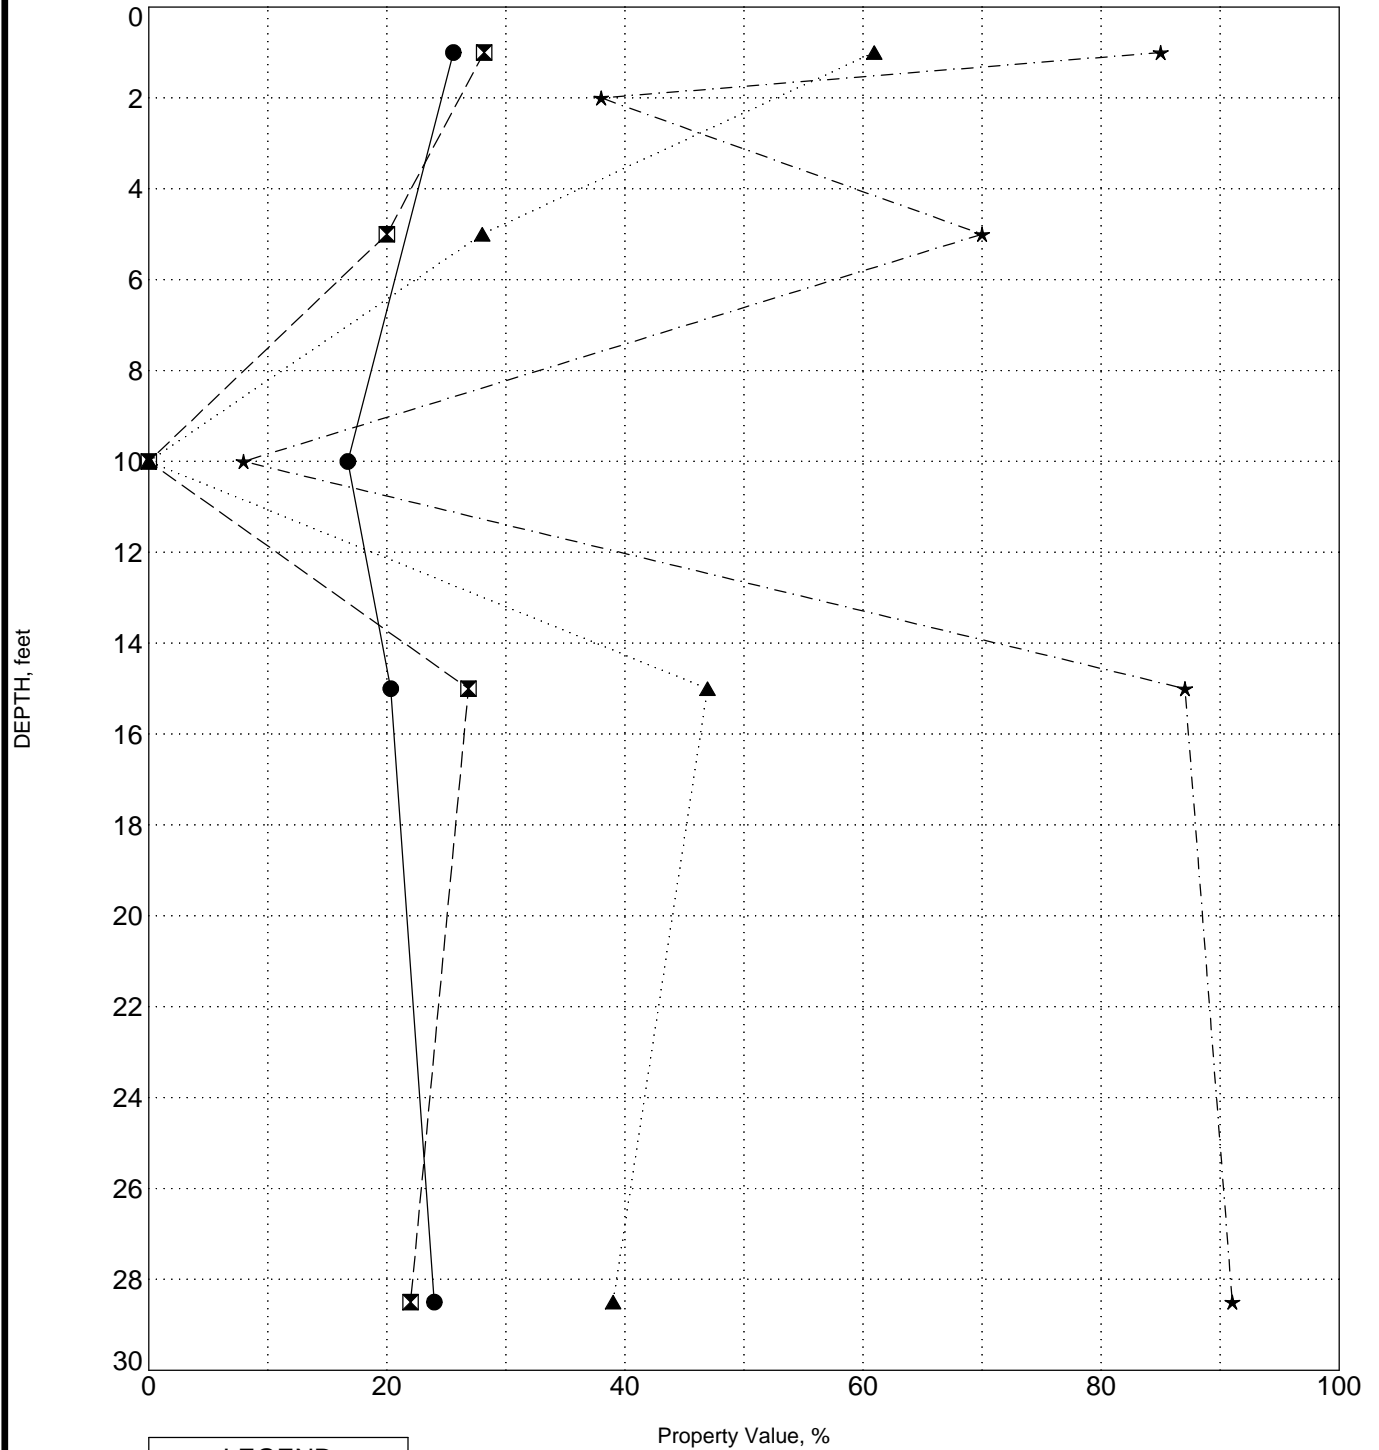

SURFACE ELEVATION: 123.4

# BORING LAB-1

LEGEND	
●	Water Content
⊠	Plastic Limit
▲	Liquid Limit
★	Fines

Logo

ACME CONSULTING  
1234 Anystreet  
Somewhere, Someplace  
Telephone: 534 123 4567  
Fax: 534 321 4567

## INDEX PROPERTIES VERSUS DEPTH

Project: gINT Example  
Location: Somewhere  
Number: 123456789